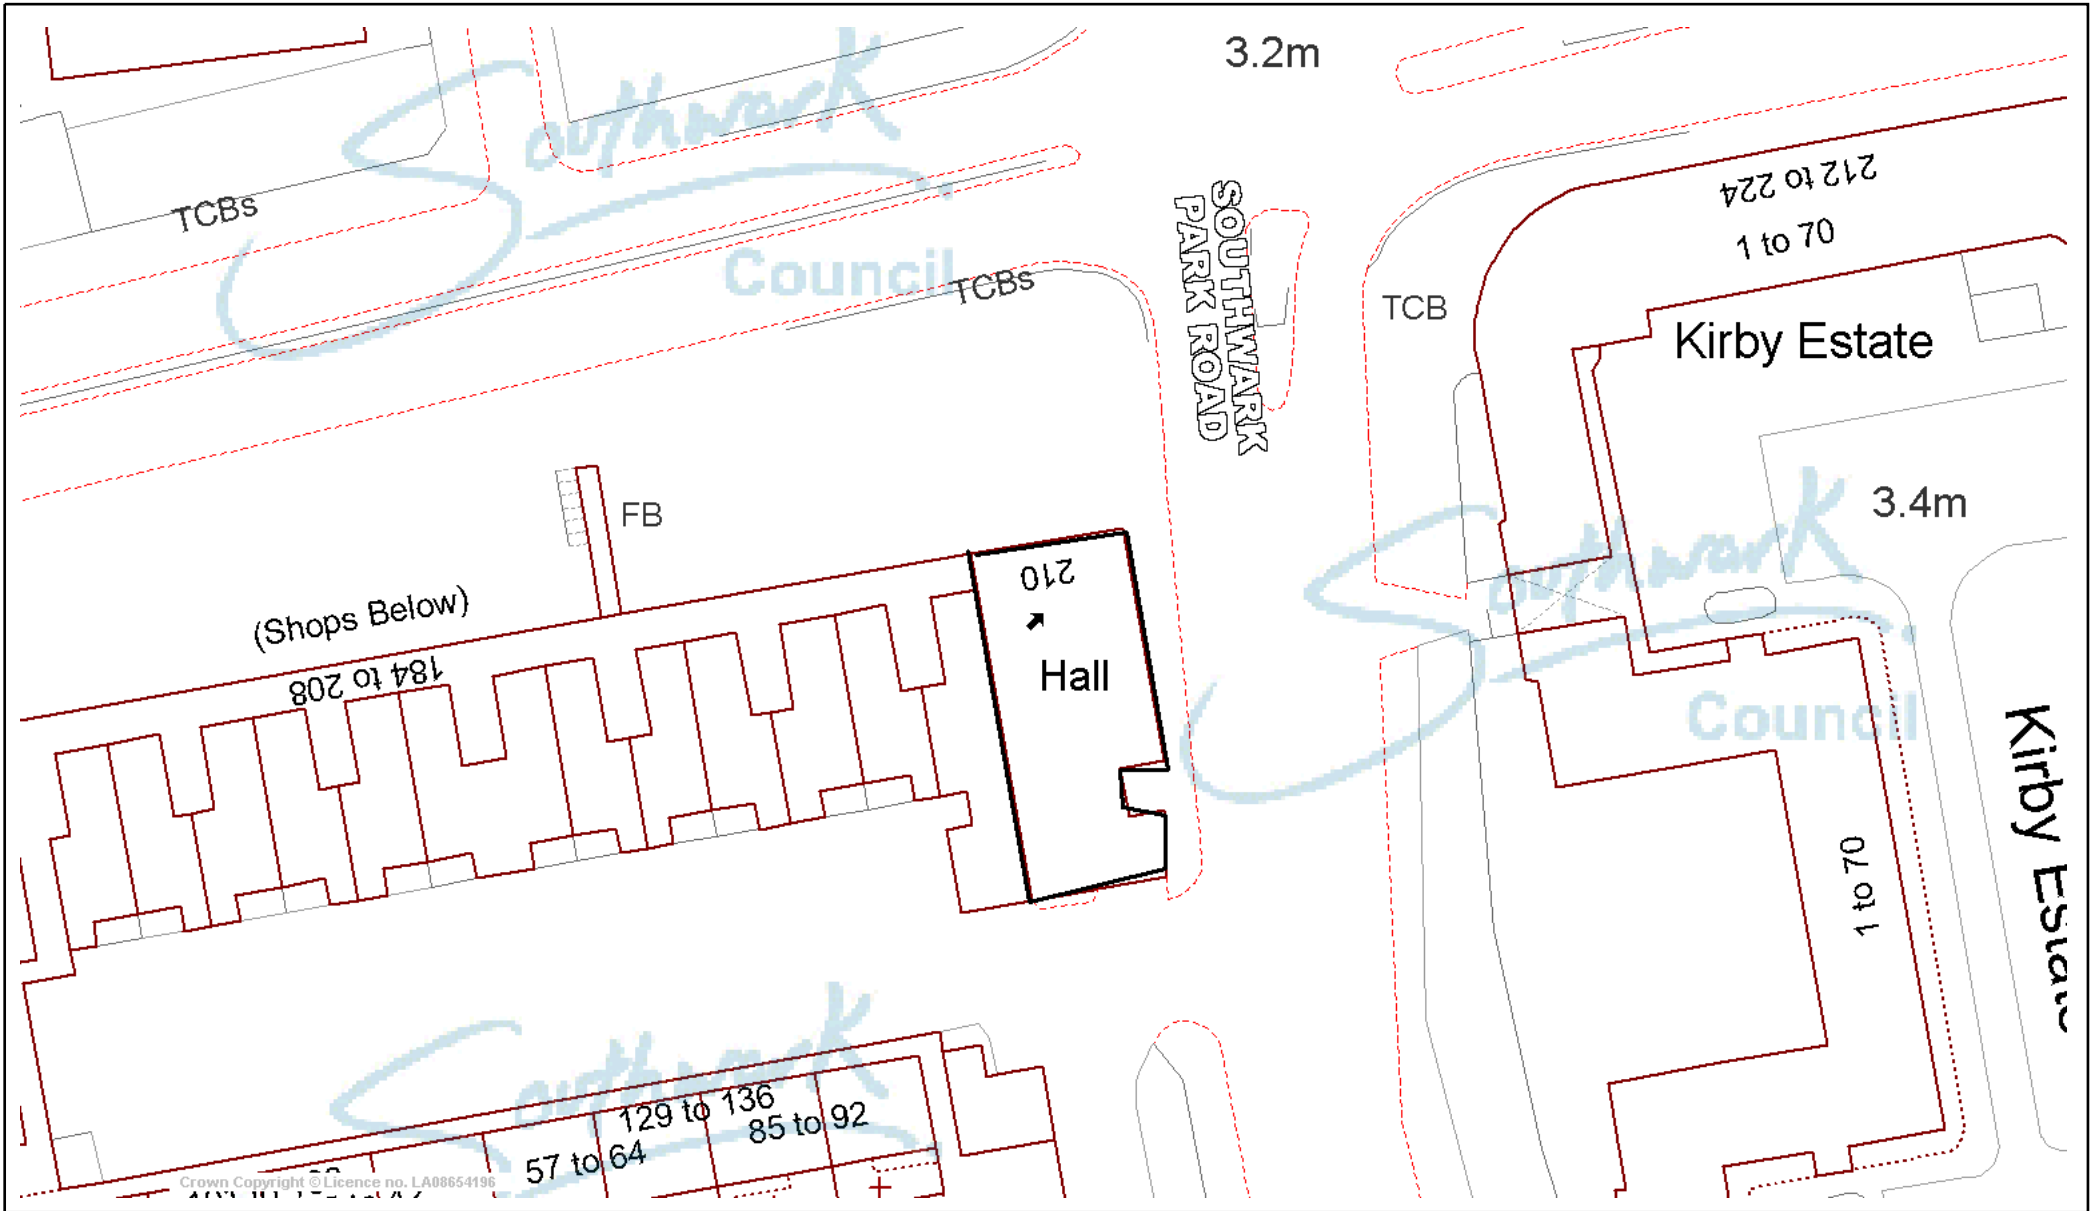

RA Hall, Jamaica Road

Crown Copyright © Licence no. LA08654196
ANNEXURE 1

© Crown Copyright All rights reserved.
London Borough Of Southwark.
License LA08654196 2003

Claire Cook
Scale 1/555
Date 13/4/2004